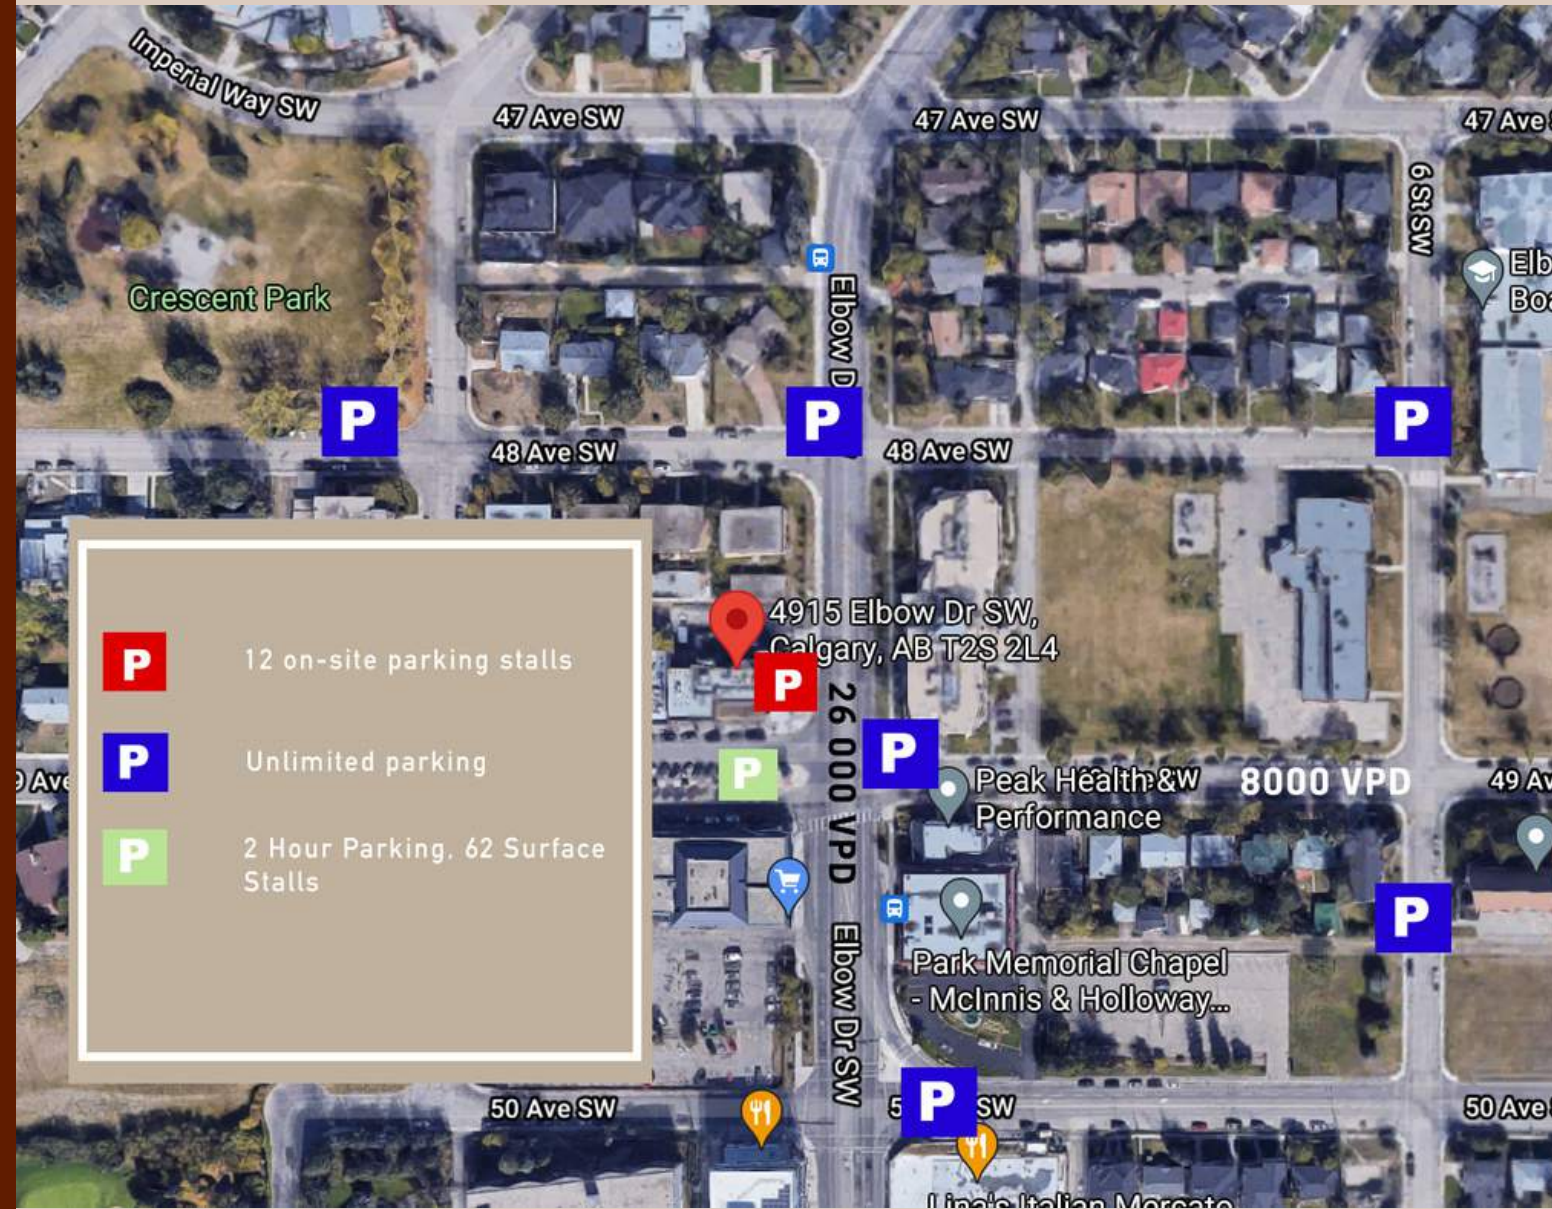

## Vehicle Trips

Elbow Drive SW

26 000 VPD

Leaseco

For leasing Inquiries  
**Contact**

**Jim Mitchell** 403.228.5409

[leasecorealty.com](http://leasecorealty.com)

ROOM