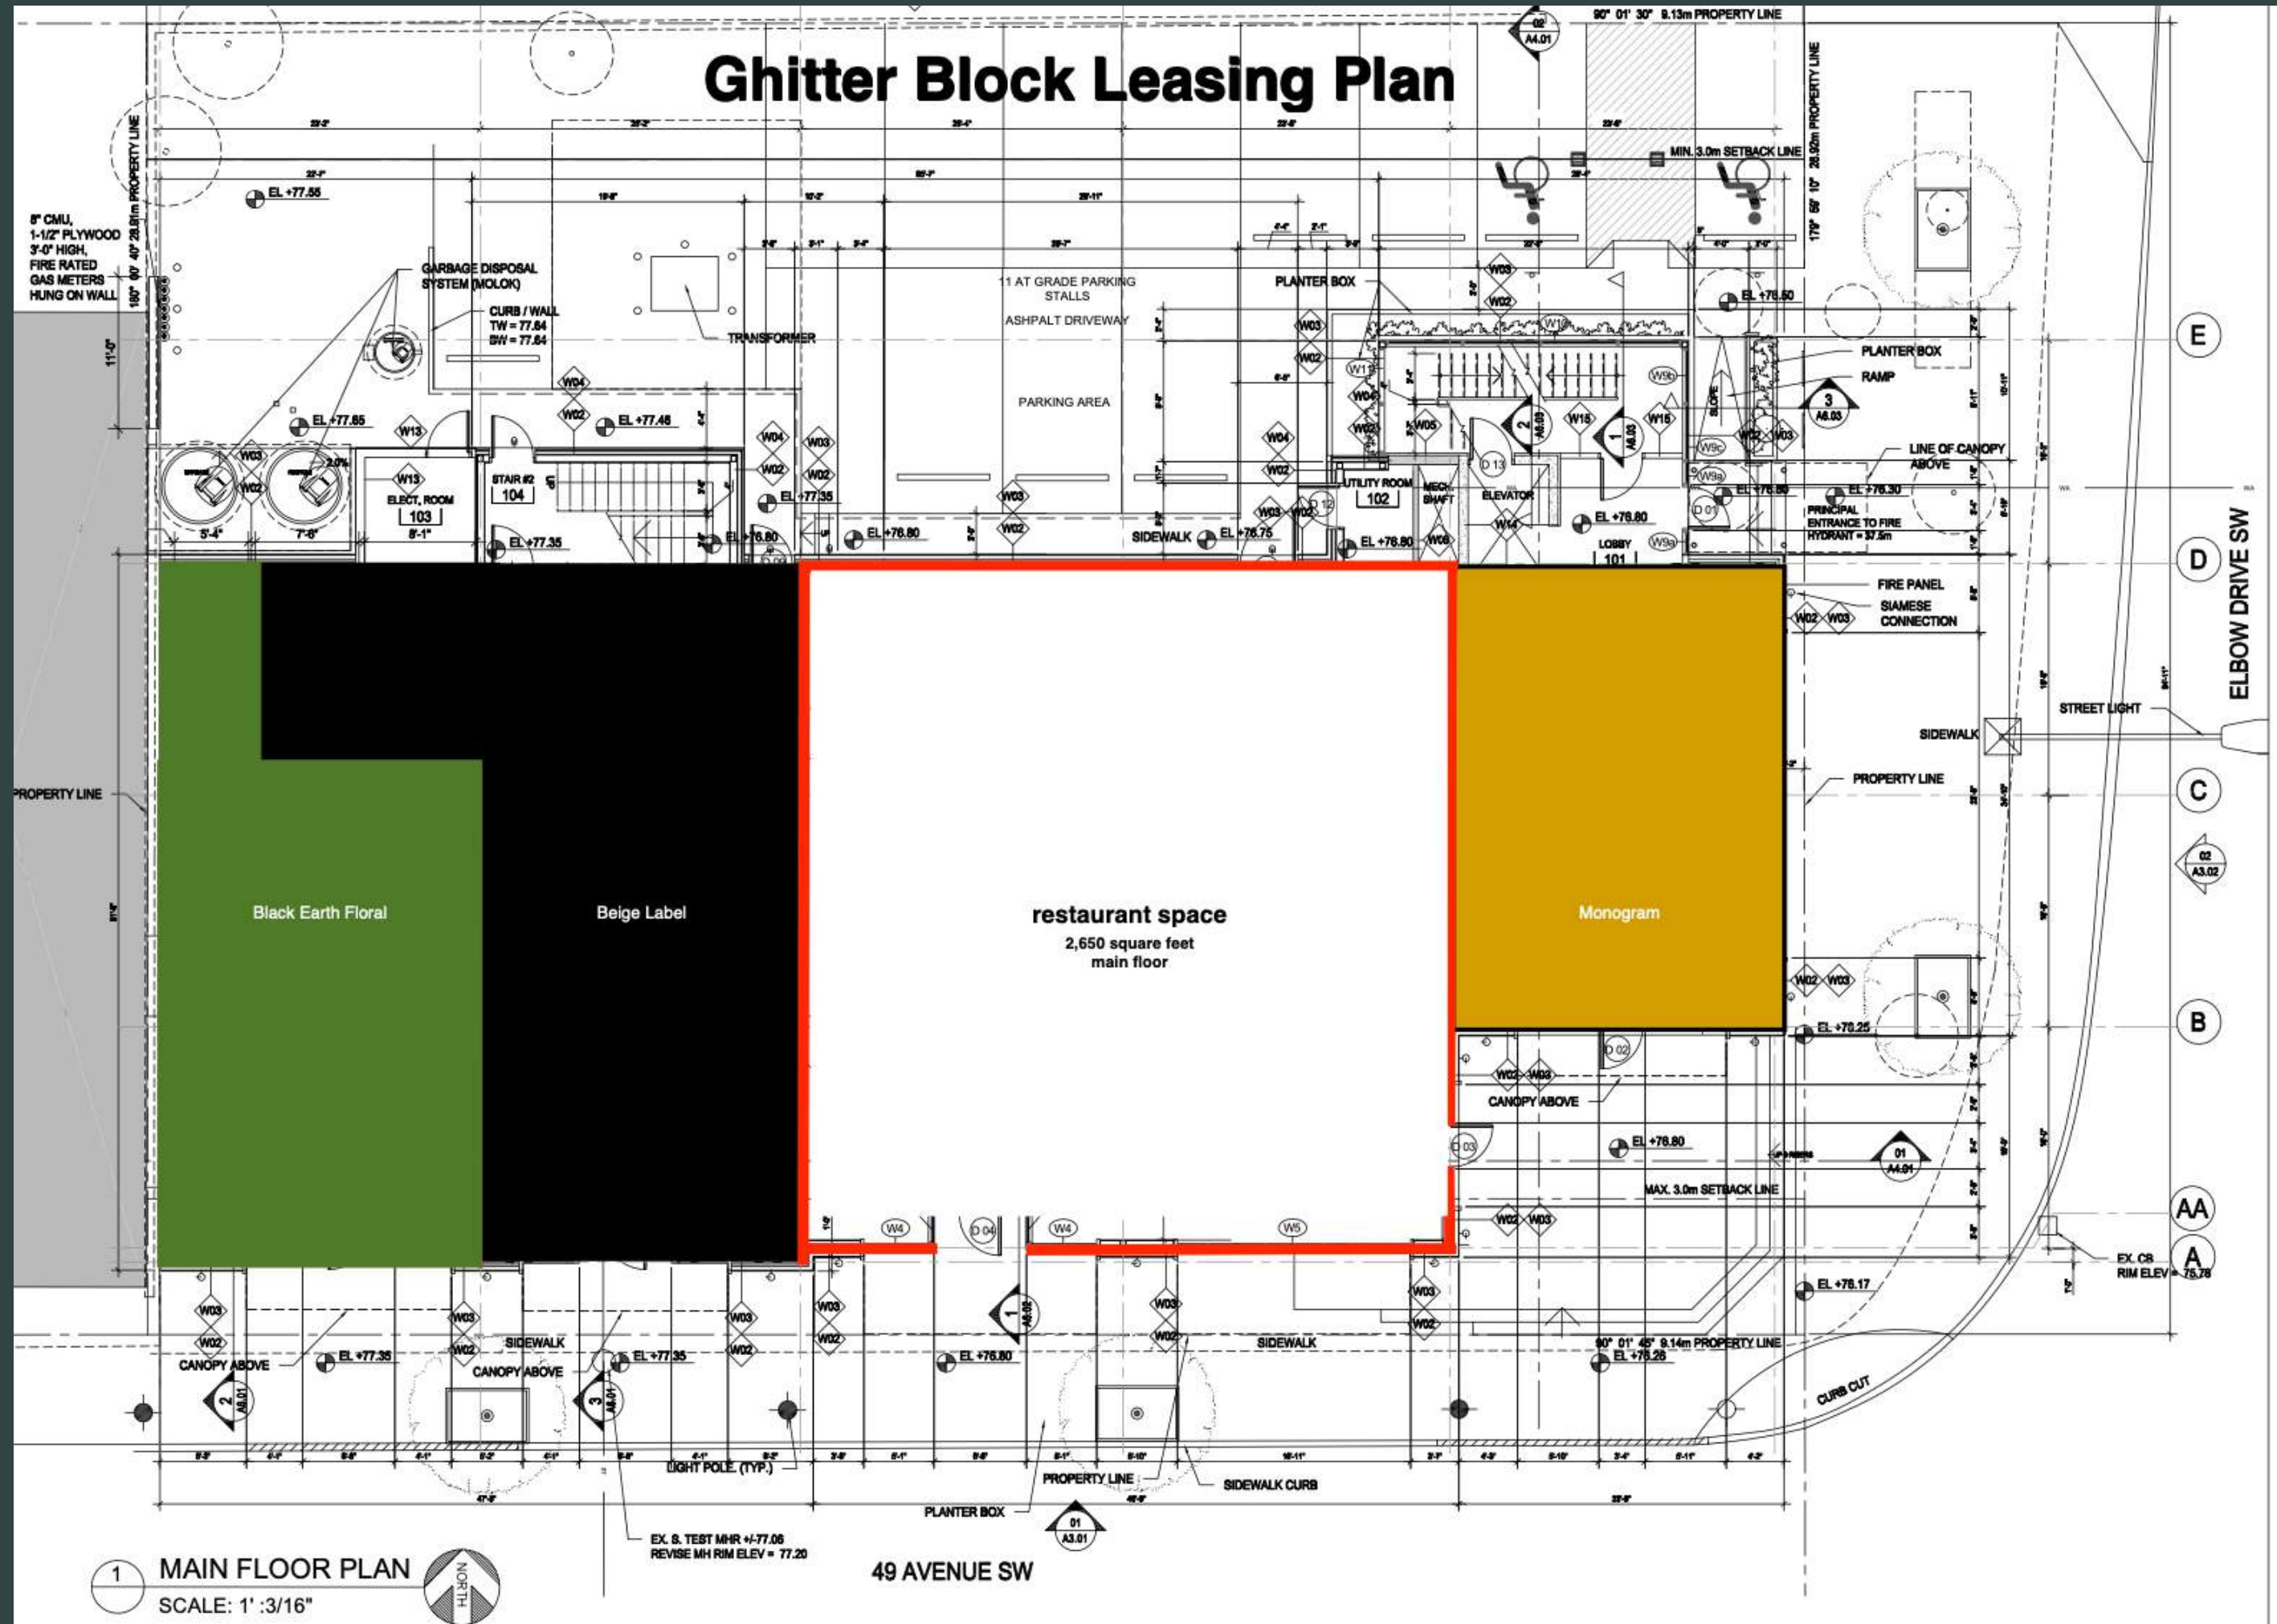

Commercial Site Plan

Ghitter Block Leasing Plan

Current Tenants

Black Earth Floral

An upscale floral gallery serving Calgary and surrounding areas since 2011

The Beige Label

A destination salon specializing in wearable, livable, believable hair by Farhana Premji

Monogram

Local artisanal coffee shop, with locations across the city.